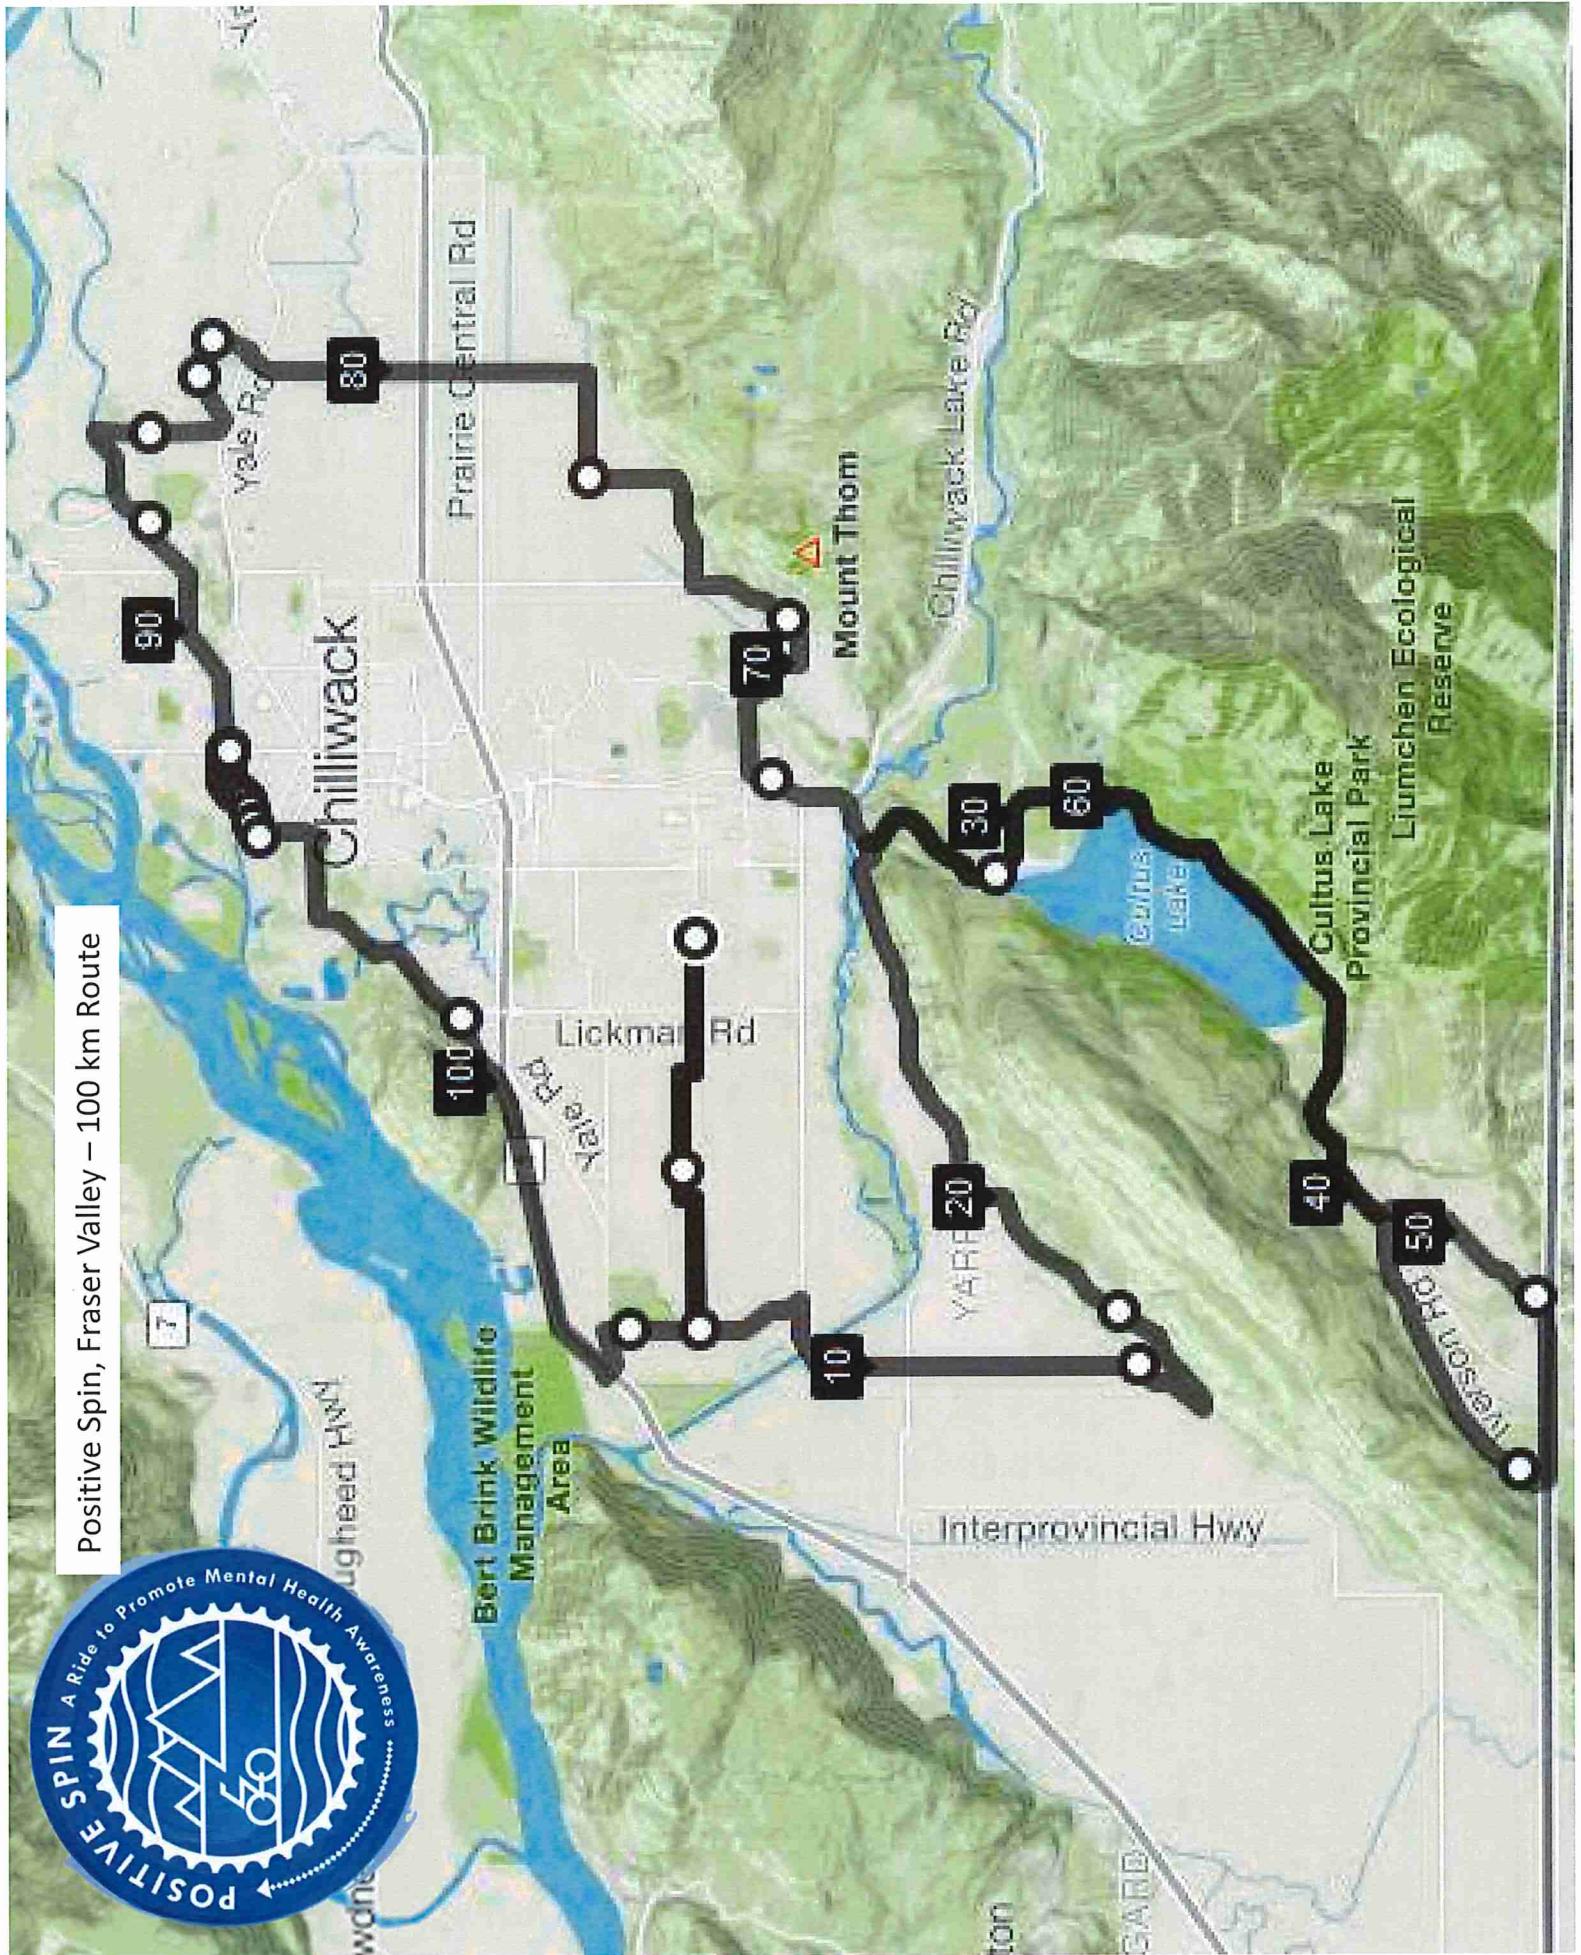

Positive Spin – Chilliwack Streets in Use

South Sumas Rd
Sumas Prairie Rd
Chadsey Rd
Keith Wilson Rd
Boundary Rd
Majuba Hill Rd
Wilson Rd
Yarrow Central Rd
Vedder Mountain Rd
Cultus Lake Rd
Chilliwack Lake Rd
Vedder rd
Promontory Rd
Teskey Way
Bailey Rd
Lindell Rd
Banford Rd
McGuire Rd
Gibson Rd
Gillanders Rd
McConnell Rd
Reeves Rd
Camp River Rd
Hope River Rd
Young Rd
Berkeley Ave
Cawley St
Landing Dr
Lower Landing Rd
Dyke Rd
Wolfe Rd
Schweyey Rd
Chilliwack Mountain Rd
Grand View Rd
Old Orchard Rd
Industrial Way
Yale Rd
Adams Rd

Positive Spin, Fraser Valley – 100 km Route

Route Cycling route

Positive Spin Fraser Valley 160km