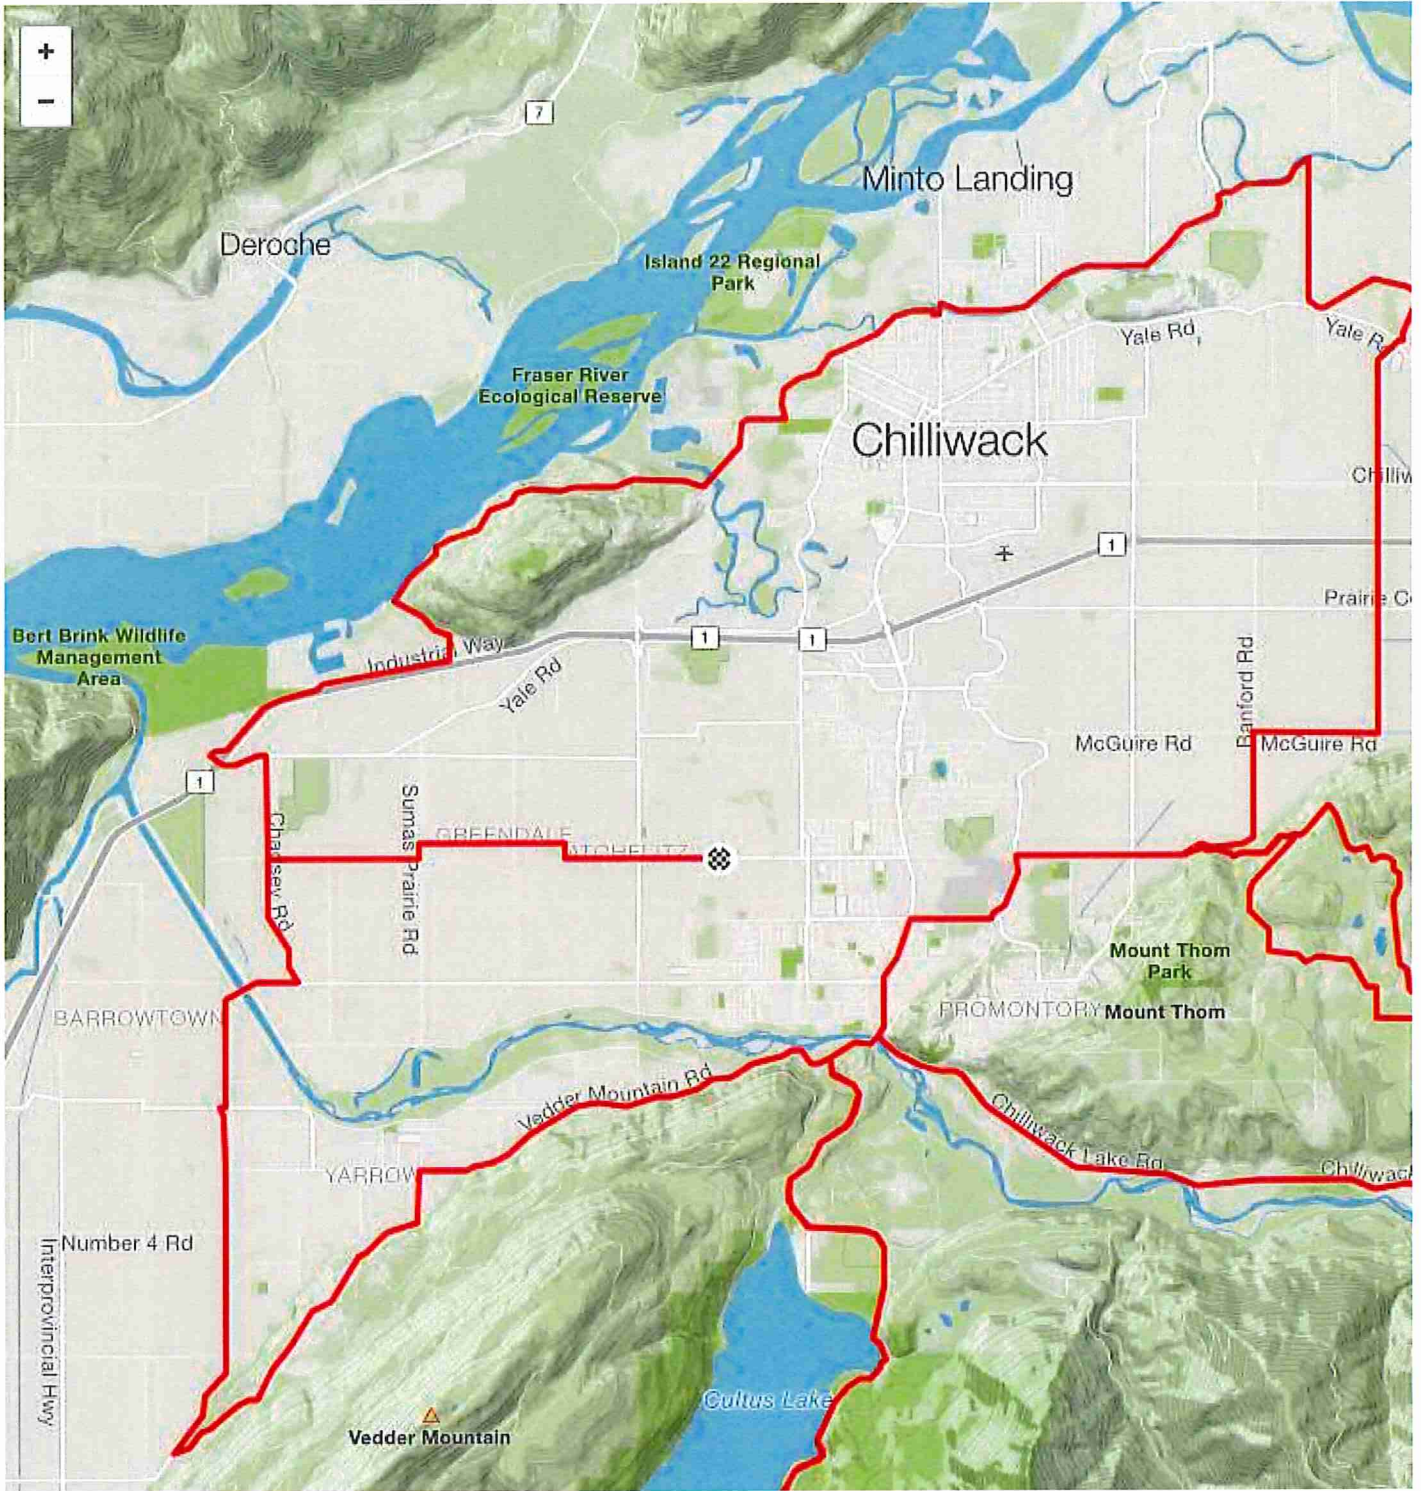

Positive Spin – Chilliwack Streets in Use

South Sumas Rd
Sumas Prairie Rd
Chadsey Rd
Keith Wilson Rd
Boundary Rd
Majuba Hill Rd
Wilson Rd
Yarrow Central Rd
Vedder Mountain Rd
Cultus Lake Rd
Chilliwack Lake Rd
Vedder rd
Promontory Rd
Teskey Way
Bailey Rd
Lindell Rd
Banford Rd
McGuire Rd
Gibson Rd
Gillanders Rd
McConnell Rd
Reeves Rd
Camp River Rd
Hope River Rd
Young Rd
Berkeley Ave
Cawley St
Landing Dr
Lower Landing Rd
Dyke Rd
Wolfe Rd
Schweyey Rd
Chilliwack Mountain Rd
Grand View Rd
Old Orchard Rd
Industrial Way
Yale Rd
Adams Rd

Positive Spin, Fraser Valley – 100 km Route

Route Cycling route

Positive Spin Fraser Valley 160km